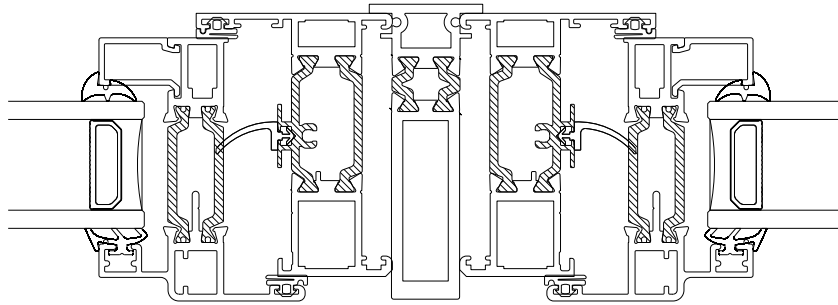

Couplers

AW703 - 15mm Coupler For 58mm Frames