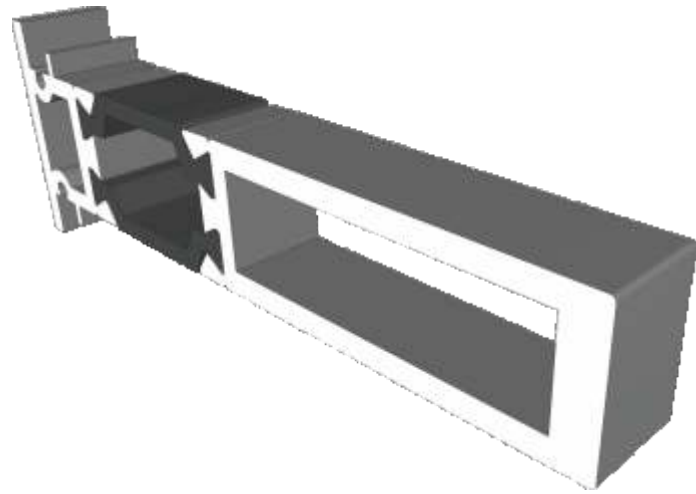

Couplers

AW702 - 15mm Coupler For 70mm Frame