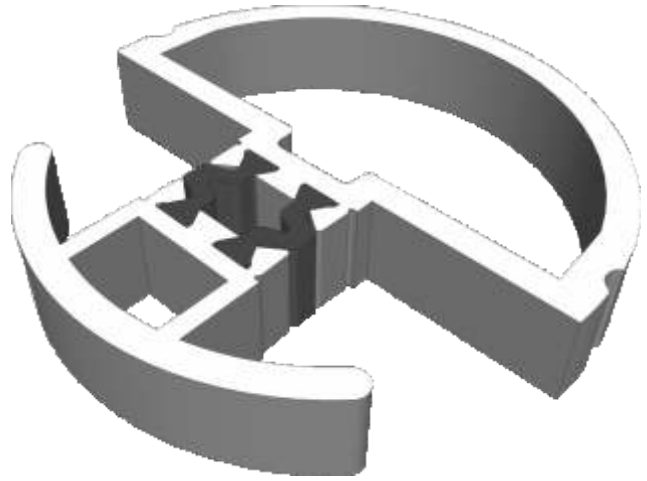

Circular Bay Poles

AW712 - 60mm Circular Pole