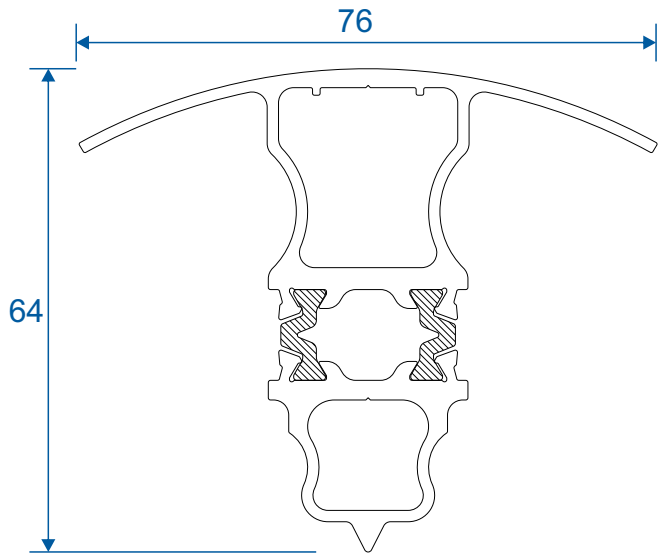

Bay Poles

AW716 - 120° to 140° For 70mm Frame