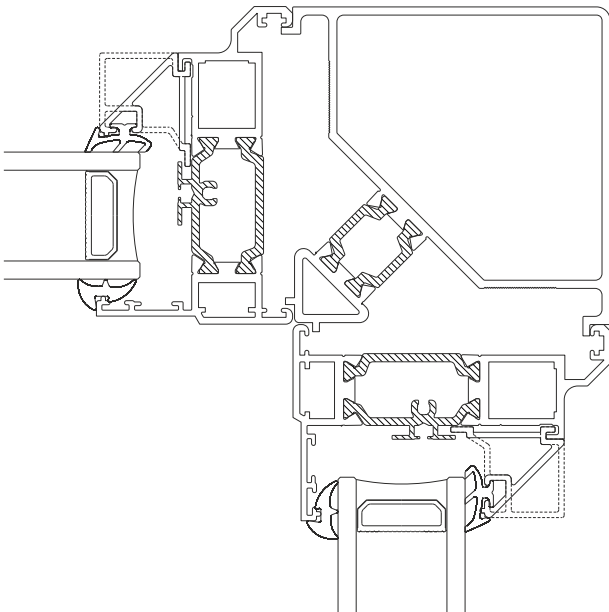

# 90° Corner Posts

58mm Corner Post With AW604 Frame

58mm Corner Post With AW605 Frame

70mm Corner Post With AW600 Frame

70mm Corner Post With AW622 Frame