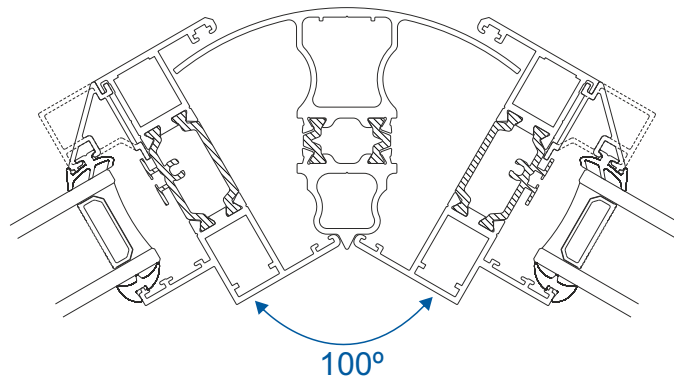

AW715 - 100° to 120° Pole For 70mm Frames