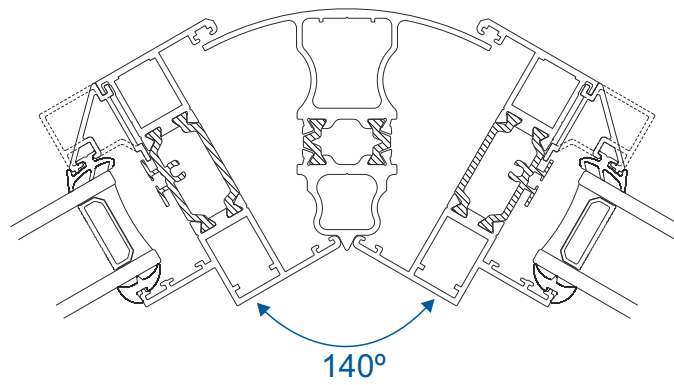

Bay Poles

AW716 - 120° to 140° Pole For 70mm Frames