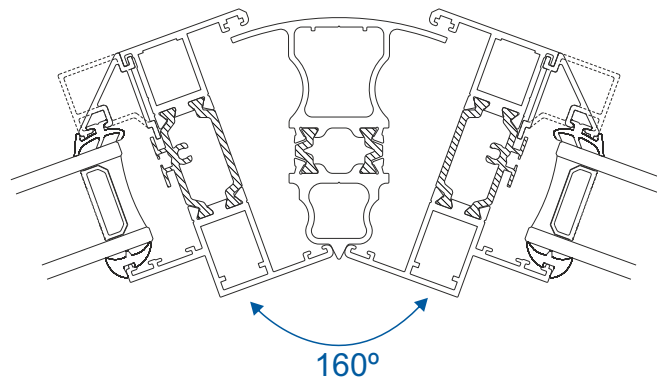

AW717 - 140° to 160° Pole For 70mm Frames