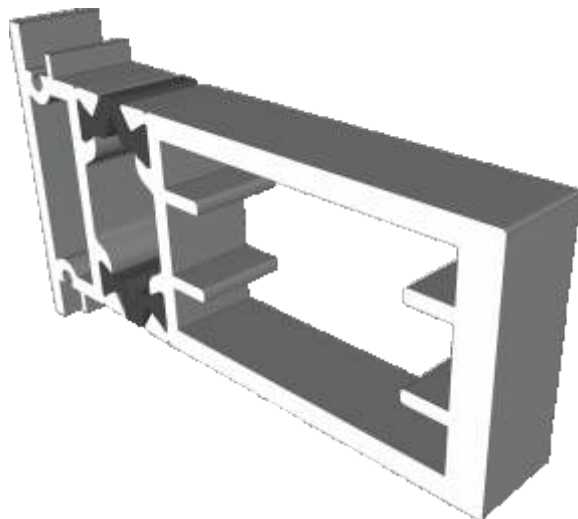

AW706 - 26mm Coupler For 58mm Frame