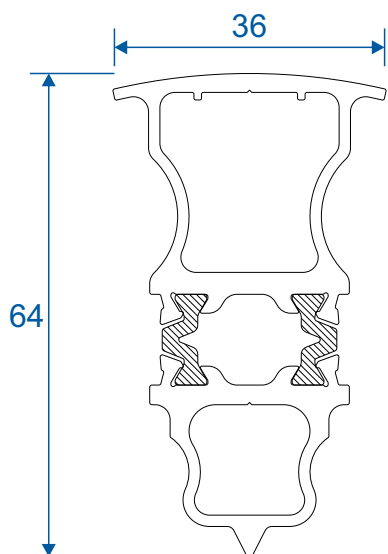

Bay Poles

AW718 - 160° to 180° For 70mm Frame