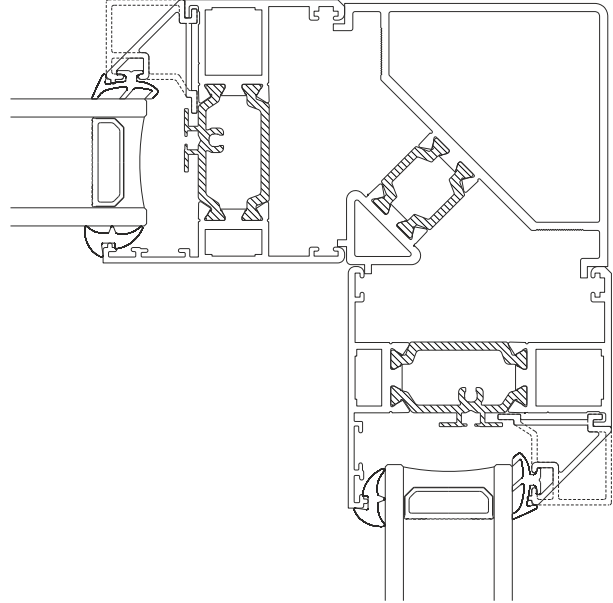

58mm Corner Post With AW605 Frame