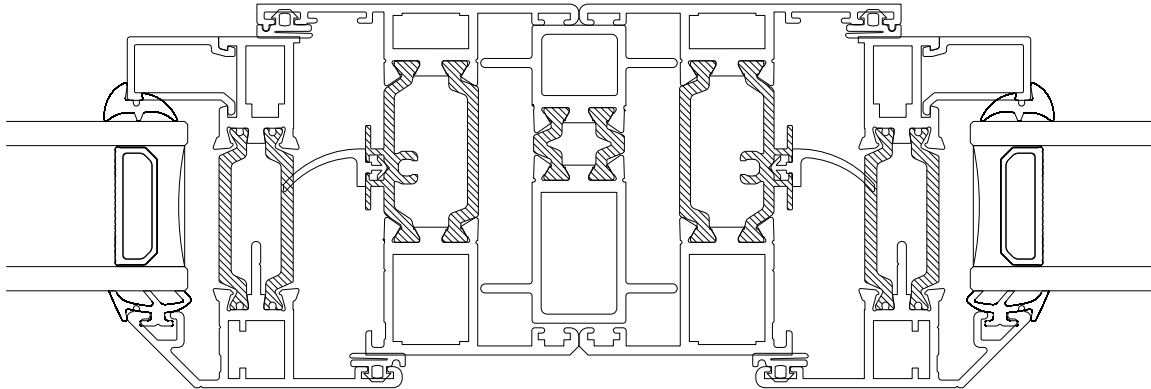

Hidden Couplers

AW710 - Hidden Coupler For 58mm Frames