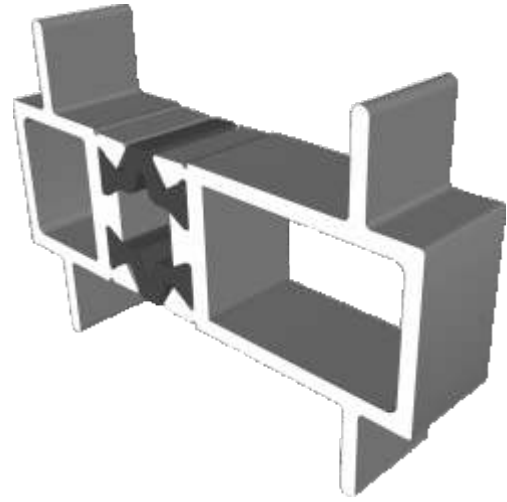

Couplers

AW710 - Hidden Coupler For 58mm Frame