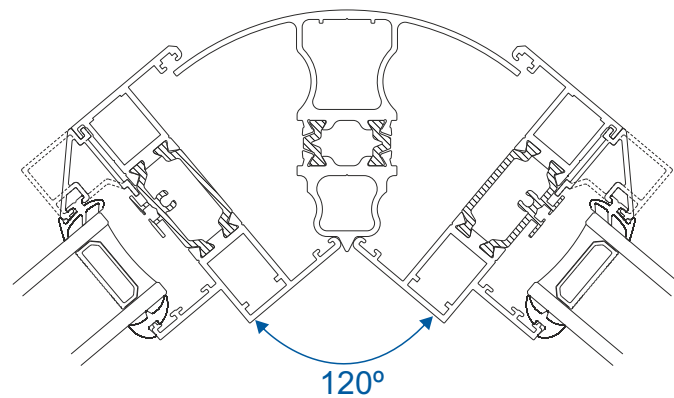

AW715 - 100° to 120° Pole For 70mm Frames