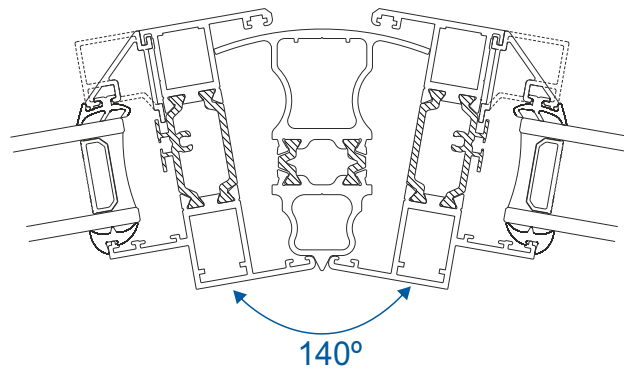

AW717 - 140° to 160° Pole For 70mm Frames