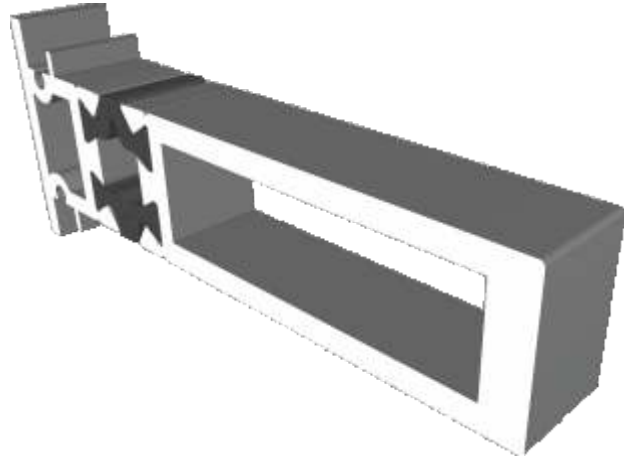

Couplers

AW703 - 15mm Coupler For 58mm Frame