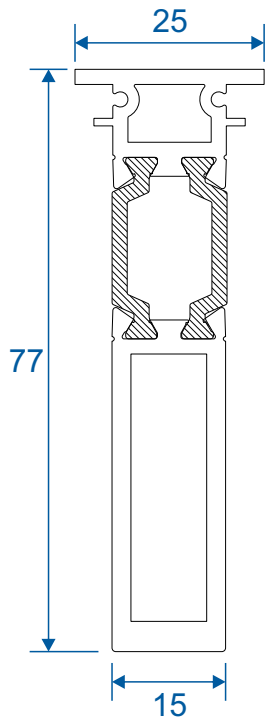

Couplers

AW702 - 15mm Coupler For 70mm Frame