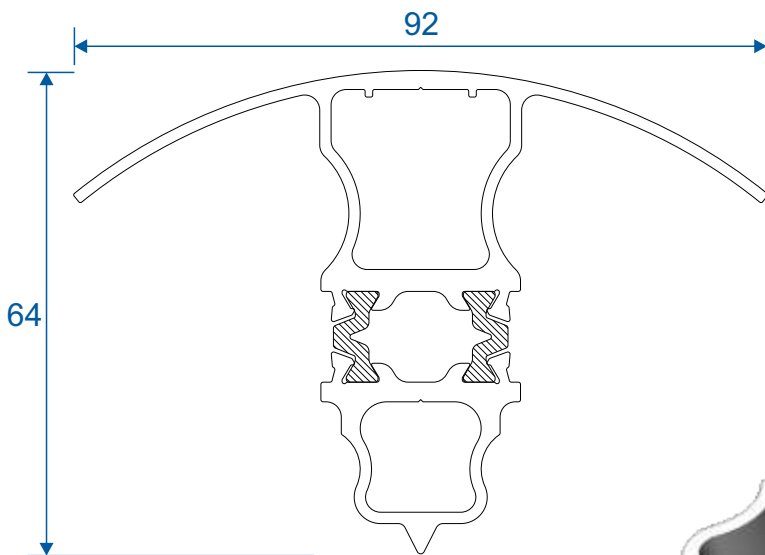

## AW718 - 160° to 180° For 70mm Frame

## AW717 - 140° to 160° For 70mm Frame

# Bay Poles

AW716 - 120° to 140° For 70mm Frame

AW715 - 100° to 120° For 70mm Frame