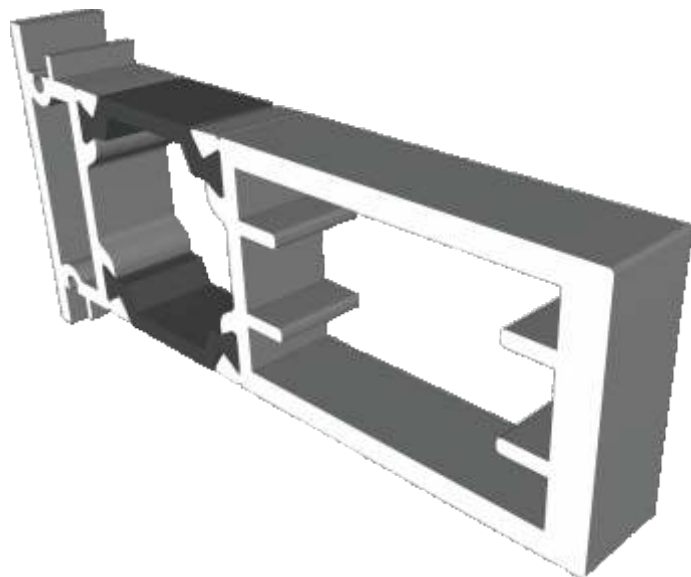

AW705 - 26mm Coupler For 70mm Frame