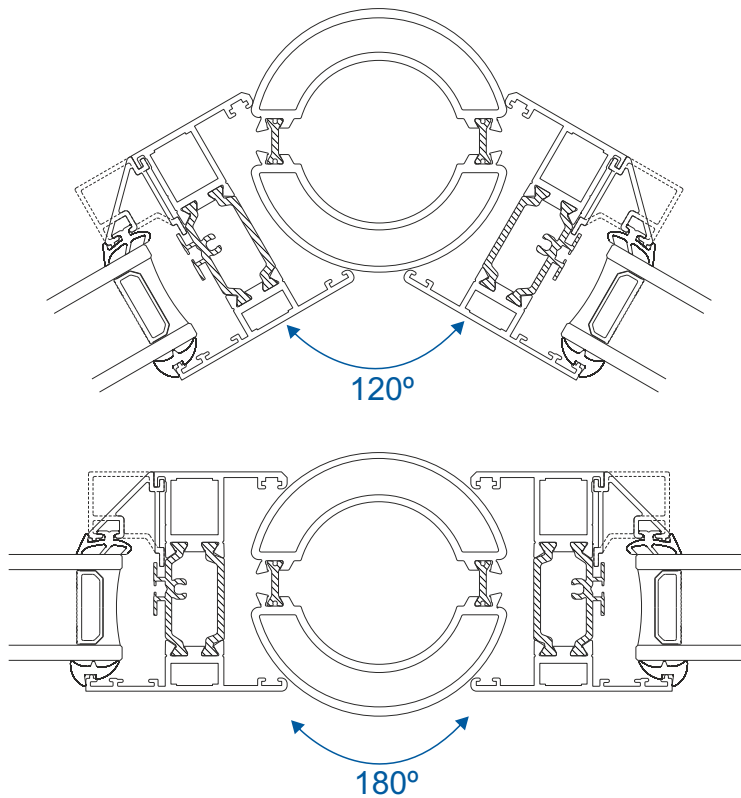

AW722 - 120° to 180° 70mm Circular Pole With 58mm Frame