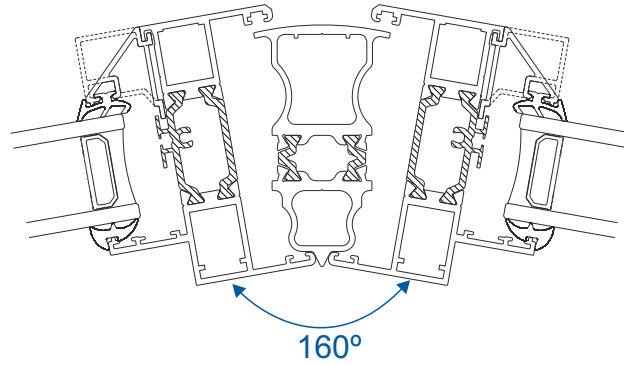

Bay Poles

AW718 - 160° to 180° Pole For 70mm Frames