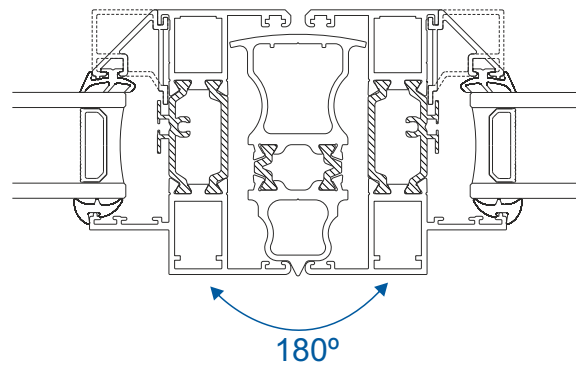

Bay Poles

AW718 - 160° to 180° Pole For 70mm Frames