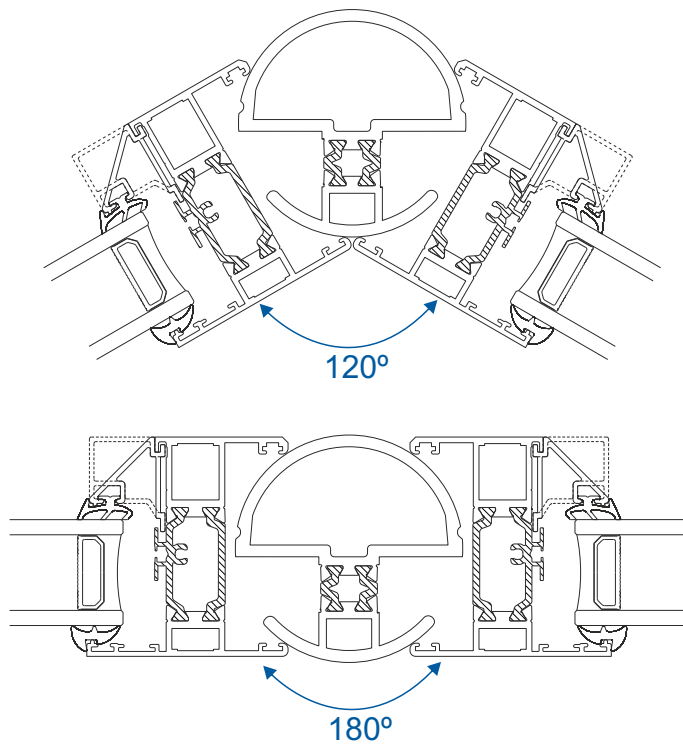

# 90° Corner Posts

58mm Corner Post With AW604 Frame

58mm Corner Post With AW605 Frame

70mm Corner Post With AW600 Frame

70mm Corner Post With AW622 Frame

# Circular Poles

## AW712 - 120° to 180° 60mm Circular Pole