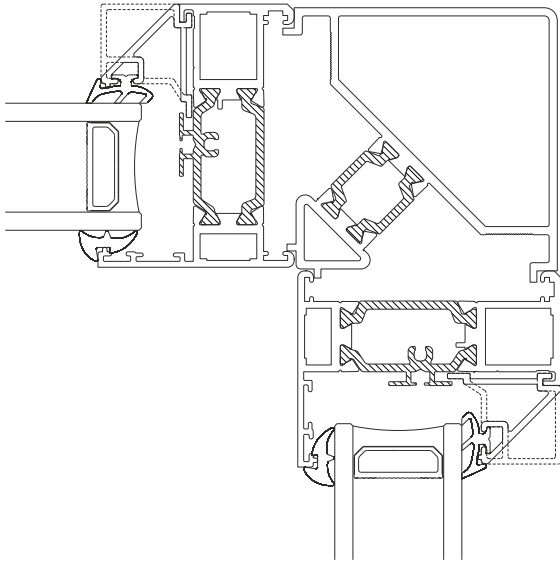

90° Corner Posts

58mm Corner Post With AW604 Frame