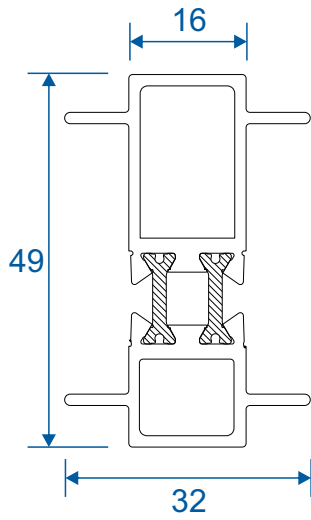

Couplers

AW710 - Hidden Coupler For 58mm Frame