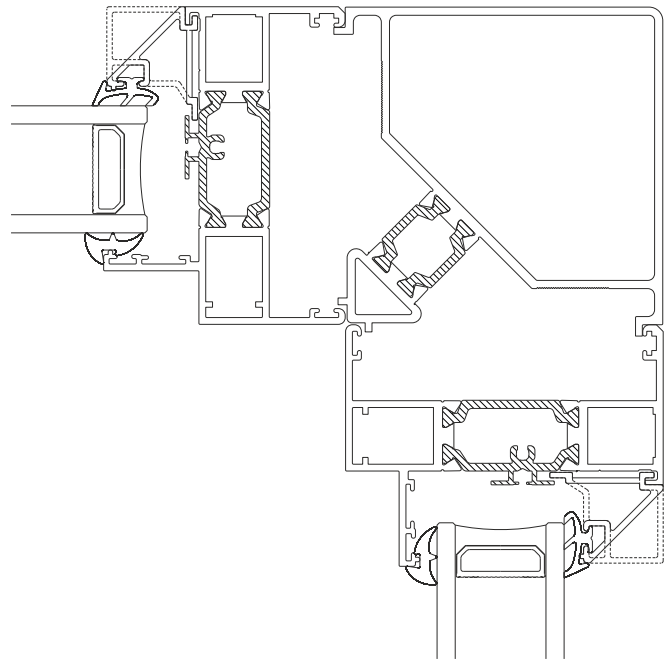

# 90° Corner Posts

58mm Corner Post With AW604 Frame

58mm Corner Post With AW605 Frame

70mm Corner Post With AW600 Frame

70mm Corner Post With AW622 Frame