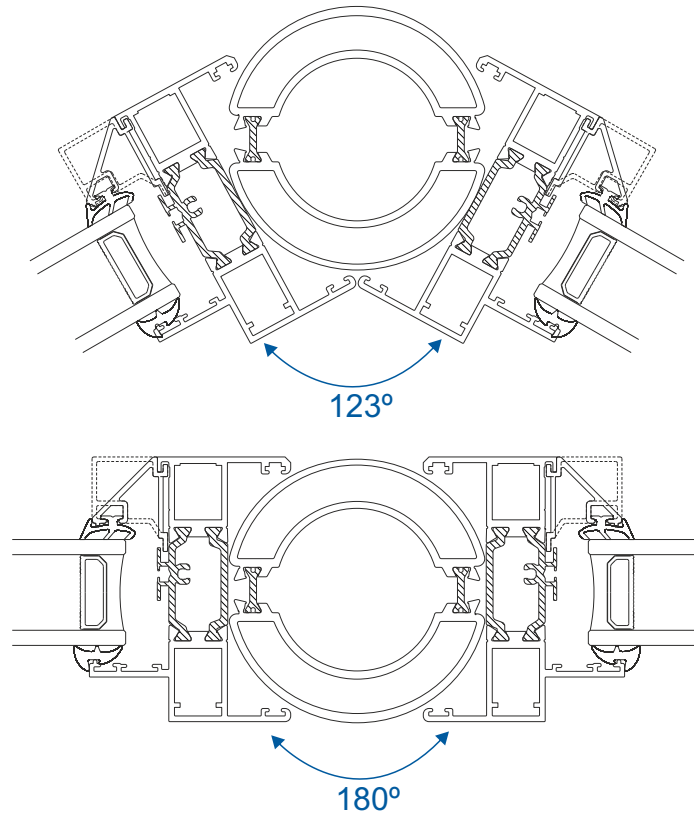

# 90° Corner Posts

58mm Corner Post With AW604 Frame

58mm Corner Post With AW605 Frame

70mm Corner Post With AW600 Frame

70mm Corner Post With AW622 Frame

# Circular Poles

## AW712 - 120° to 180° 60mm Circular Pole

## AW722 - 123° to 180° 60mm Circular Pole With 70mm Frame