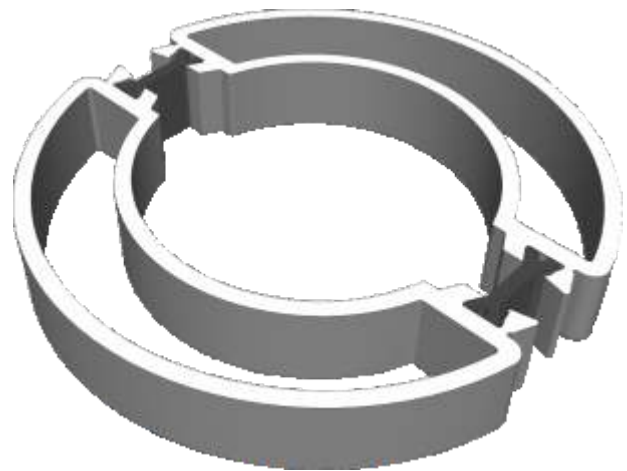

AW722 - 70mm Circular Pole