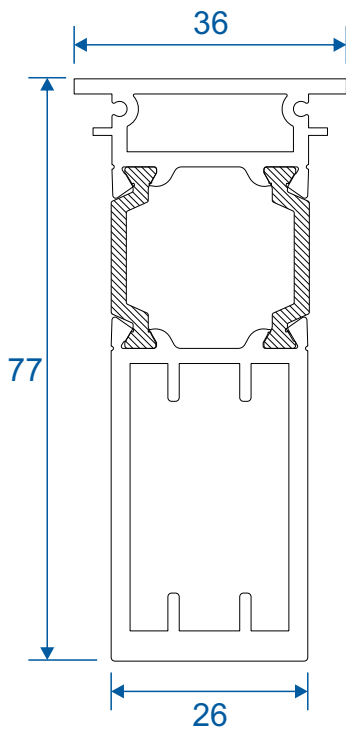

AW705 - 26mm Coupler For 70mm Frame