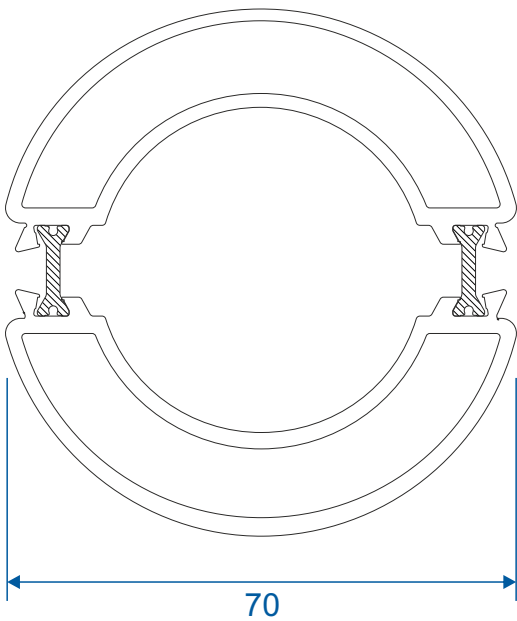

AW722 - 70mm Circular Pole