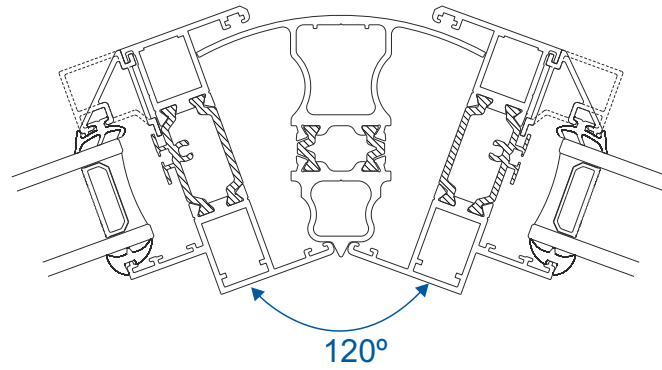

Bay Poles

AW716 - 120° to 140° Pole For 70mm Frames